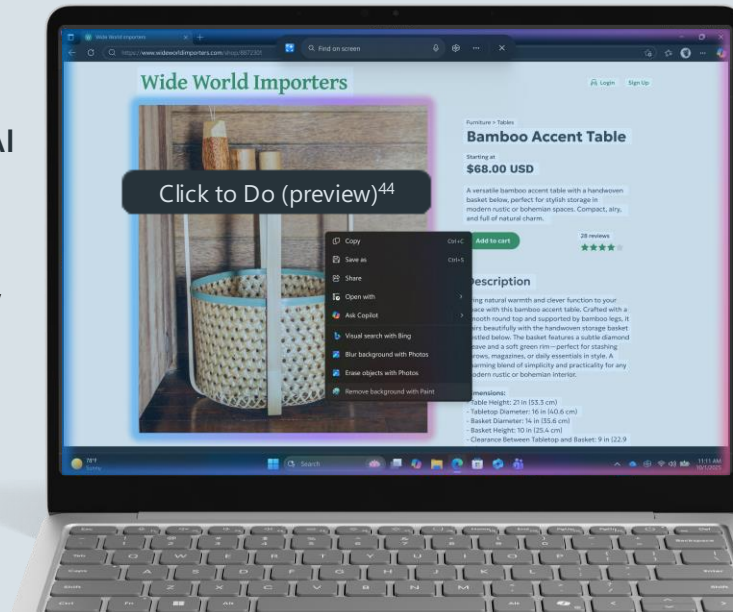

Supports USB-C fast charging²³

Trusted Microsoft protection

Microsoft-designed and managed hardware, firmware, OS, and cloud

Powerful on-device AI

On-device processing enables advanced AI across creative, analytical, and collaborative work