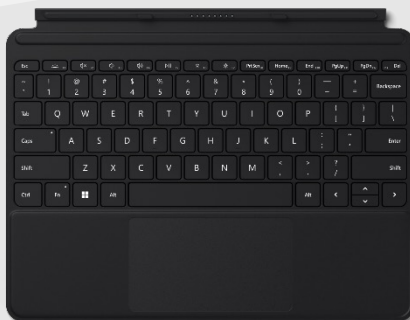

Crystal-clear calls with 2W stereo speakers featuring Dolby® Audio™ Premium, far-field Studio Mics, and 1080p HD cameras

Replaceable hardware including the motherboard, battery, and more³

Fast, fluid typing with Surface Go Signature Type Cover¹

Compatibility with ruggedized cases and vehicle mounts¹ for mobile work or tough job sites

All-day battery life up to 12.5 hours⁴ and Fast Charging through Surface Connect or USB-C⁵

Thin, durable, and light design at only 1.15 lbs (521 g)⁶